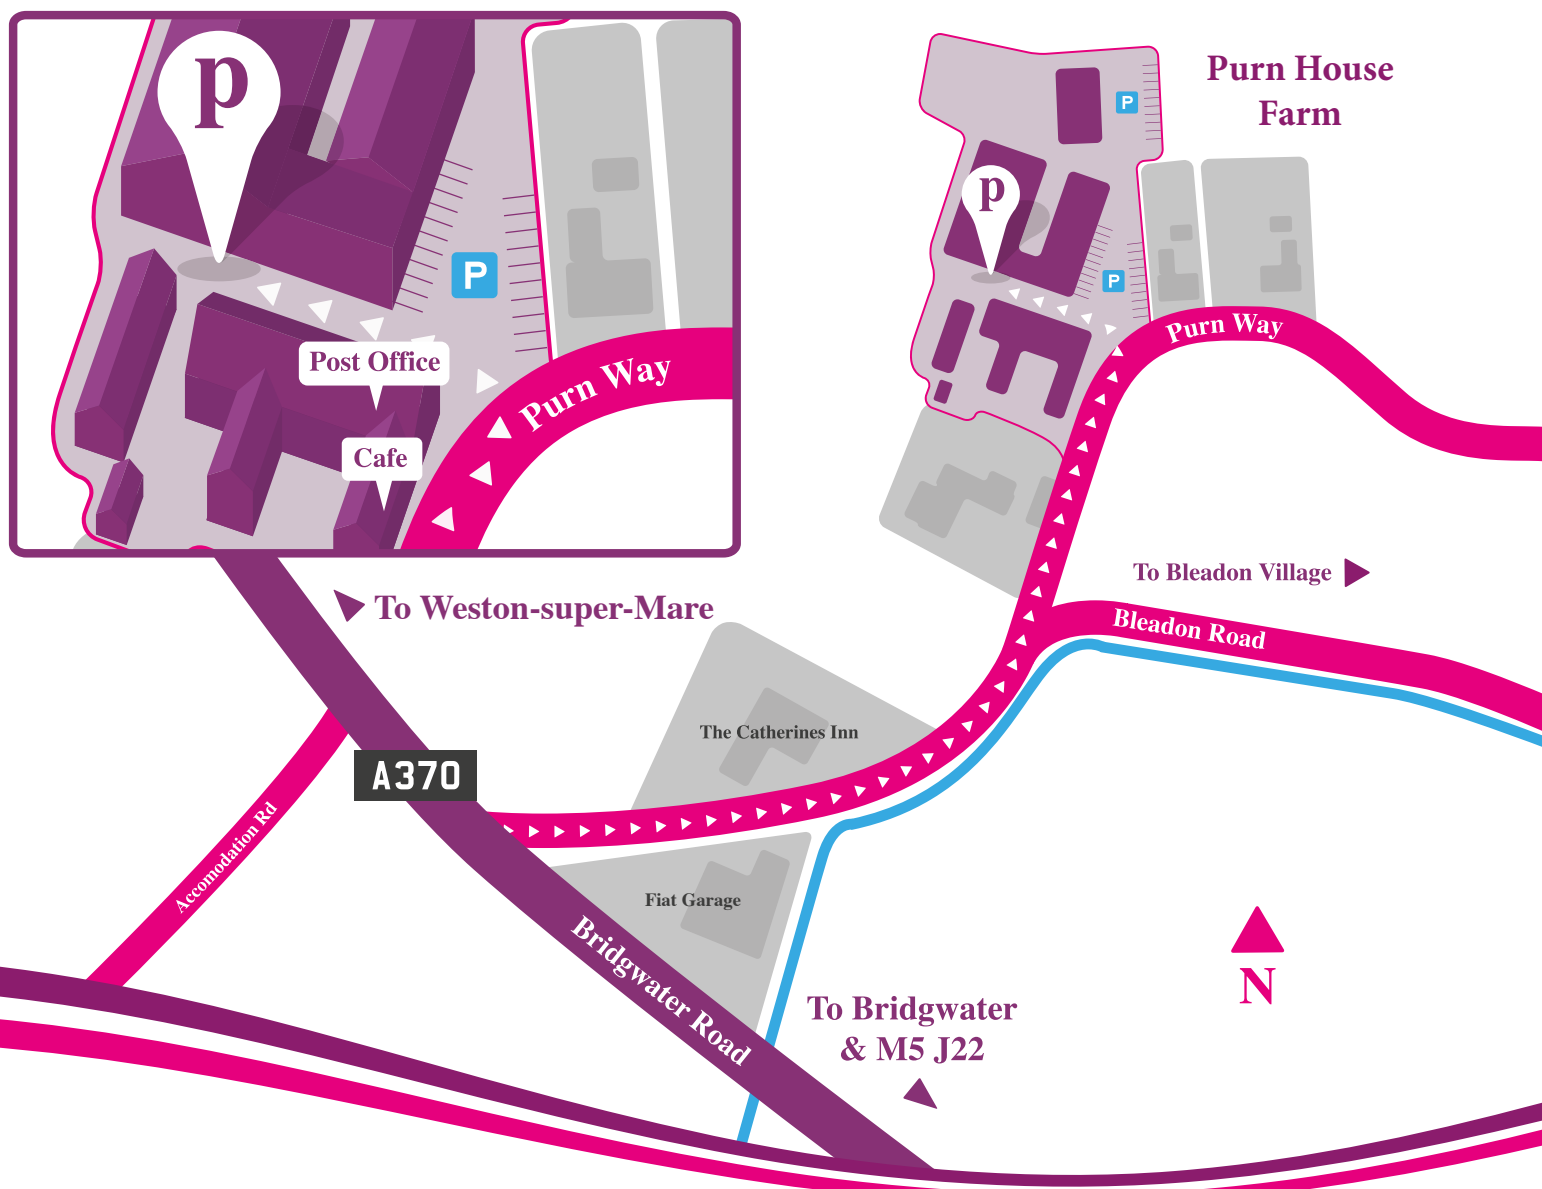

# How to find us

Leave the A370, turning onto Bleadon Road.

Follow the road passing The Catherines Inn and take the next left into Purn Way.

Follow the road straight down past the Cafe into the Post Office car park.

On foot, approach the Post Office and turn right, passing the Farm Office on your left walk towards the hill and you will shortly find us on the right-hand side.

Communications & PR